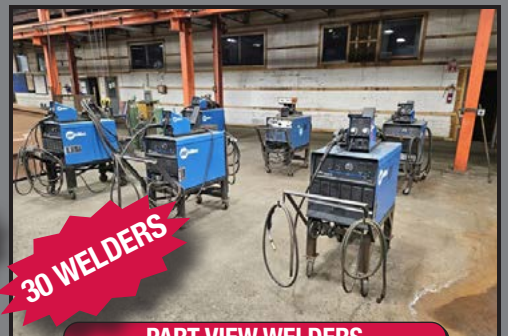

30 WELDERS

PART VIEW WELDERS

UNABLE TO ATTEND? Bid from your office in real time via the internet.
BidSpotter Register at www.bidspotter.com

SELLING OUT? SURPLUS EQUIP? NEED AN APPRAISAL?
WE CAN HELP! 604-308-8040 - info@joinersales.com
Connecting buyers & sellers since 1976 !